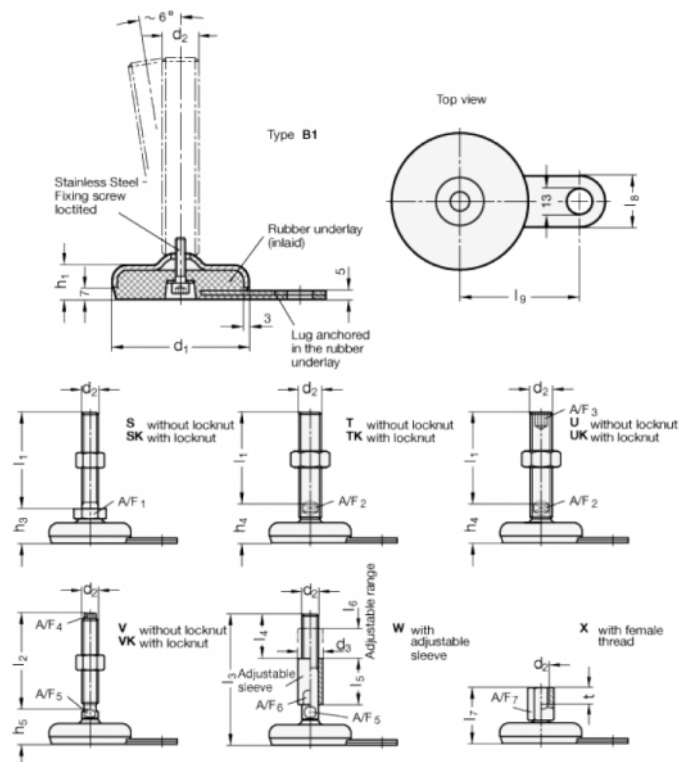

Article number: 2033100M16200B1TK
 Description: E+G levelling foot
 GN 33-100-M16-200-B1-TK, Stainless steel
 Note: TK With nut, Wrench flat at the bottom

Measures

- A/F2 = 12
- d1 = 100
- d2 = M16
- h1 = 21
- h4 = 35
- l1 = 200
- l8 = 30
- l9 = 80